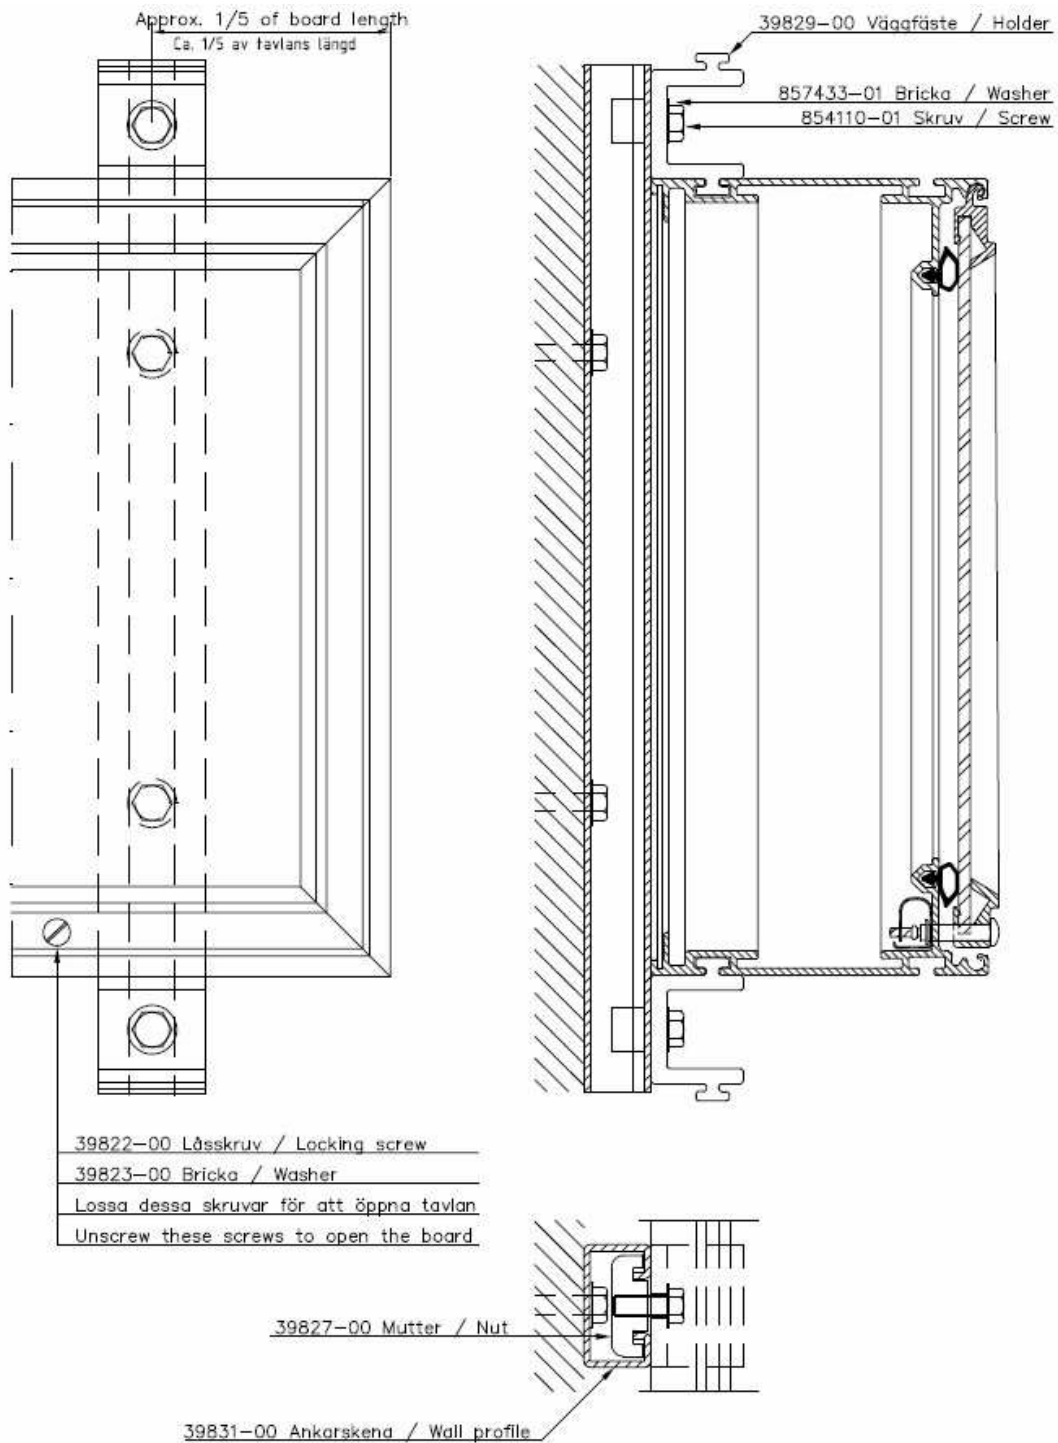

MOUNTING:

We reserve the right to make changes at any time.

WESTERSTRAND URFABRIK AB Sweden

P.O. Box 133, SE-545 23 TÖREBODA
E-mail: info@westerstrand.se

Tel. +46 506-480 00 Fax +46 506-48051
Internet: www.westerstrand.se