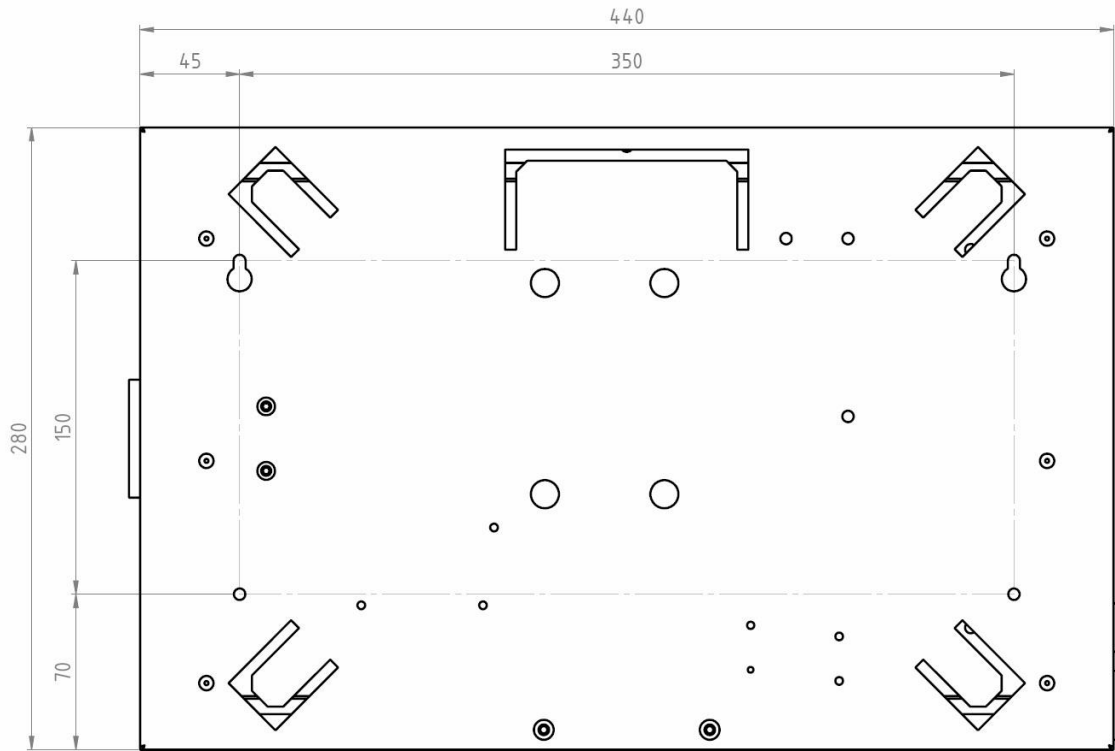

MOUNTING:

We reserve the right to make changes at any time.

E.876.D

WESTERSTRAND URFABRIK AB Sweden

P.O. Box 133, SE-545 23 TÖREBODA
E-mail: info@westerstrand.se

Tel. +46 506-480 00 Fax +46 506-48051
Internet: www.westerstrand.se